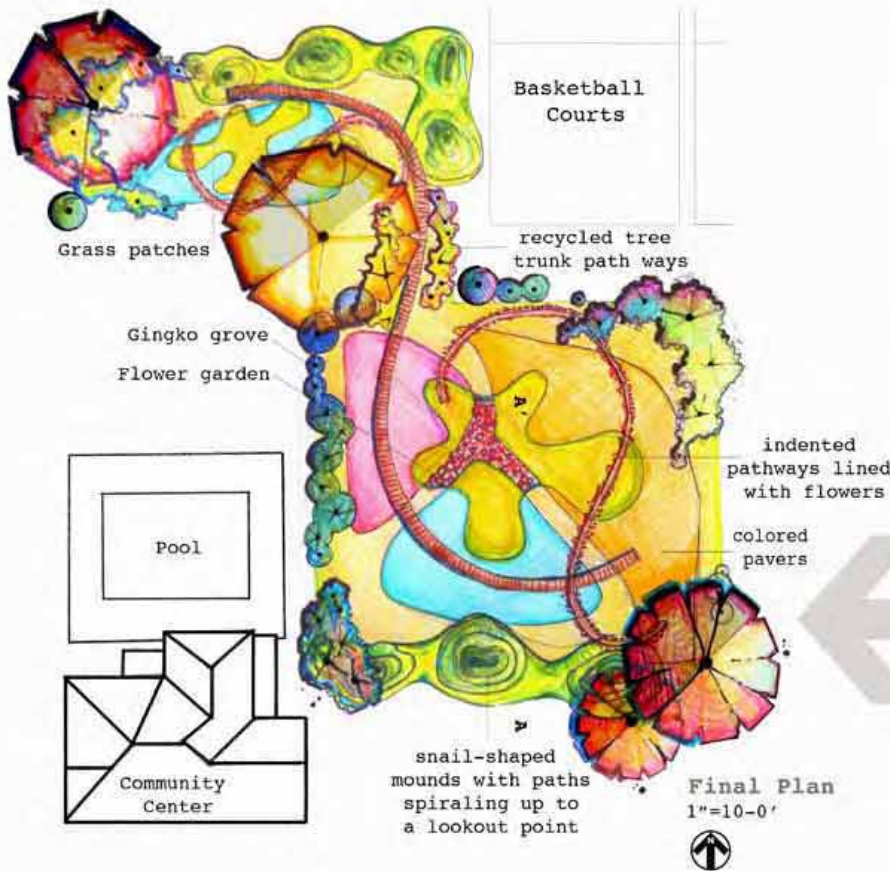

Original Site

Conceptual Plan for Bryte Park

Design Inspiration:

The artist, **Wayne Thiebaud**, known for his Sacramento River landscape paintings, inspired my use of pastel colored pavers & curvilinear lines in the design.

Section A-A'  
1"=10'-0"

Snail-Shaped Mounds

Recycled tree trunk Pathways

Colored Playground Pavers

Indented pathways dug into the earth